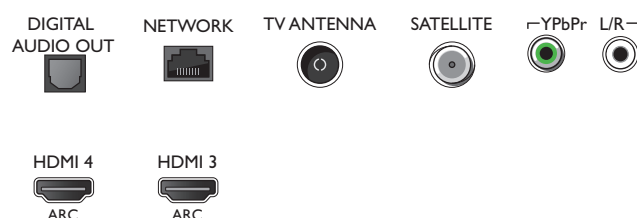

Connections

Side

Bottom

Issue date 2017-07-25

Version: 7.5.1

12 NC: 8670 001 44382
EAN: 87 18863 01150 8

© 2017 Koninklijke Philips N.V.
All Rights reserved.

Specifications are subject to change without notice.
Trademarks are the property of Koninklijke Philips N.V.
or their respective owners.