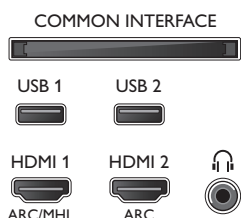

Connections

Side