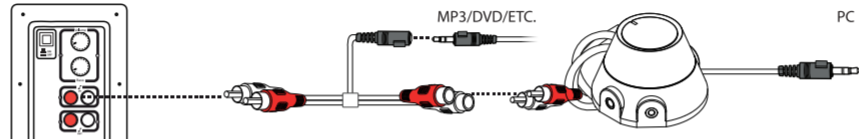

FAQ

Frequently asked questions
www.trust.com/20242/faq

ECO mode

ECO mode

on

1H

off

© 21-10-2014 Trust International B.V. All rights reserved.

Trust

2.1 Subwoofer speaker set

VIGOR | high performance sound | elegant design | for pc, smartphone, tablet