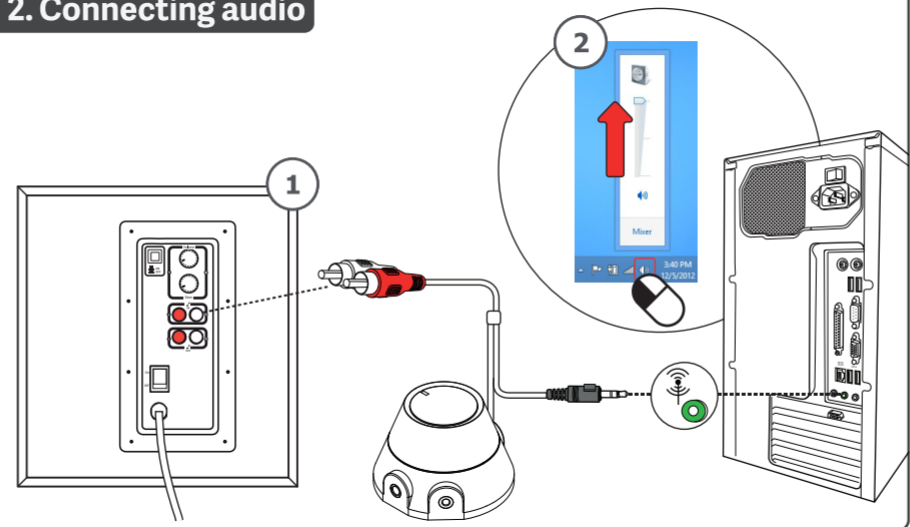

1H

off

© 21-10-2014 Trust International B.V. All rights reserved.

Trust

2.1 Subwoofer speaker set

VIGOR | high performance sound | elegant design | for pc, smartphone, tablet

1. Setup

2. Connecting audio

3. Volume control