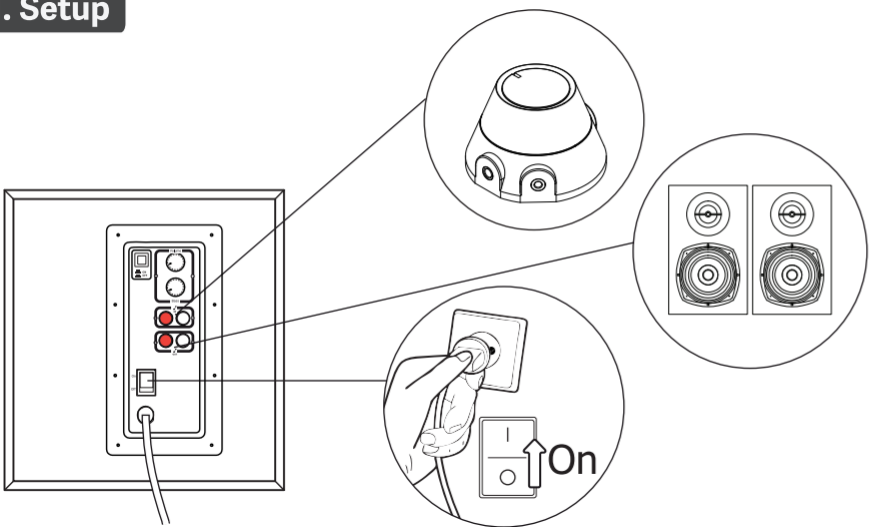

1H

off

© 21-10-2014 Trust International B.V. All rights reserved.

Trust

2.1 Subwoofer speaker set

VIGOR | high performance sound | elegant design | for pc, smartphone, tablet

1. Setup

2. Connecting audio

3. Volume control