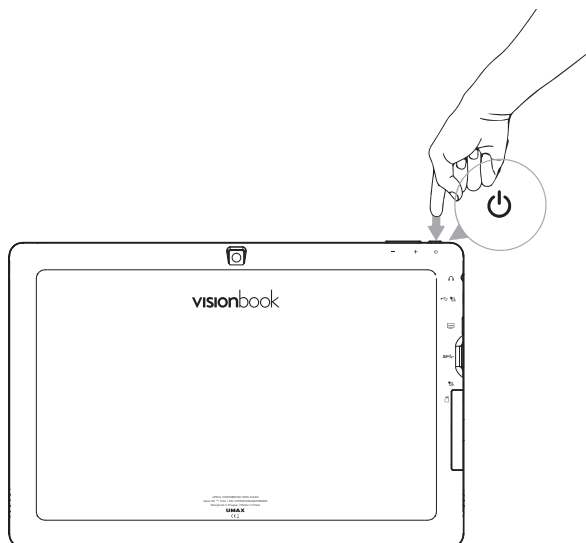

ZAPNUTÍ POČÍTAČE