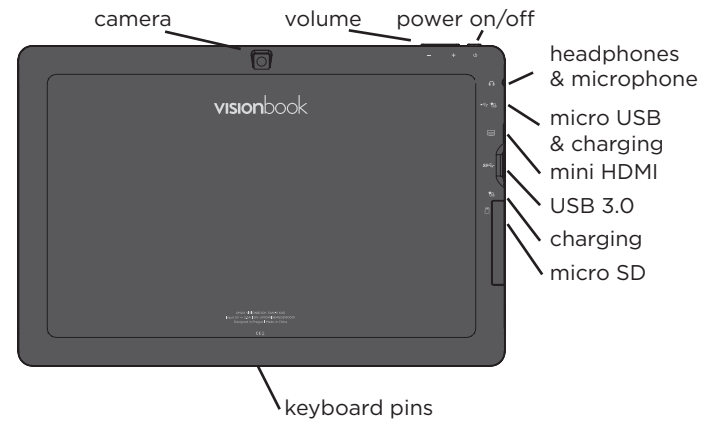

GETTING TO KNOW YOUR DEVICE