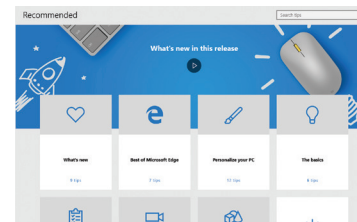

WORKING WITH WINDOWS® 10

- Launches the Start menu
- + Launches **Action Center**
- + Launches the desktop
- + Launches the **File Explorer**
- + Opens the **Share** panel
- + Launches **Settings**
- + Launches **Connect** panel
- + Activates the Lock screen
- + Minimizes all currently active windows
- + Launches **Search**

- + Launches **Project** panel
- + Opens the **Run** windows
- + Opens **Ease of Access Center**
- + Opens the context menu of the Start button
- + Launches the magnifier icon and zooms in your screen
- + Zooms out your screen

WINDOWS 10 TIPS

The **Tips** app in Windows 10 is full of short-and-sweet tips that help you get the most out of Windows 10

Select the **Start** button, type **tips**, and then select **Tips** at the top of the list of results.