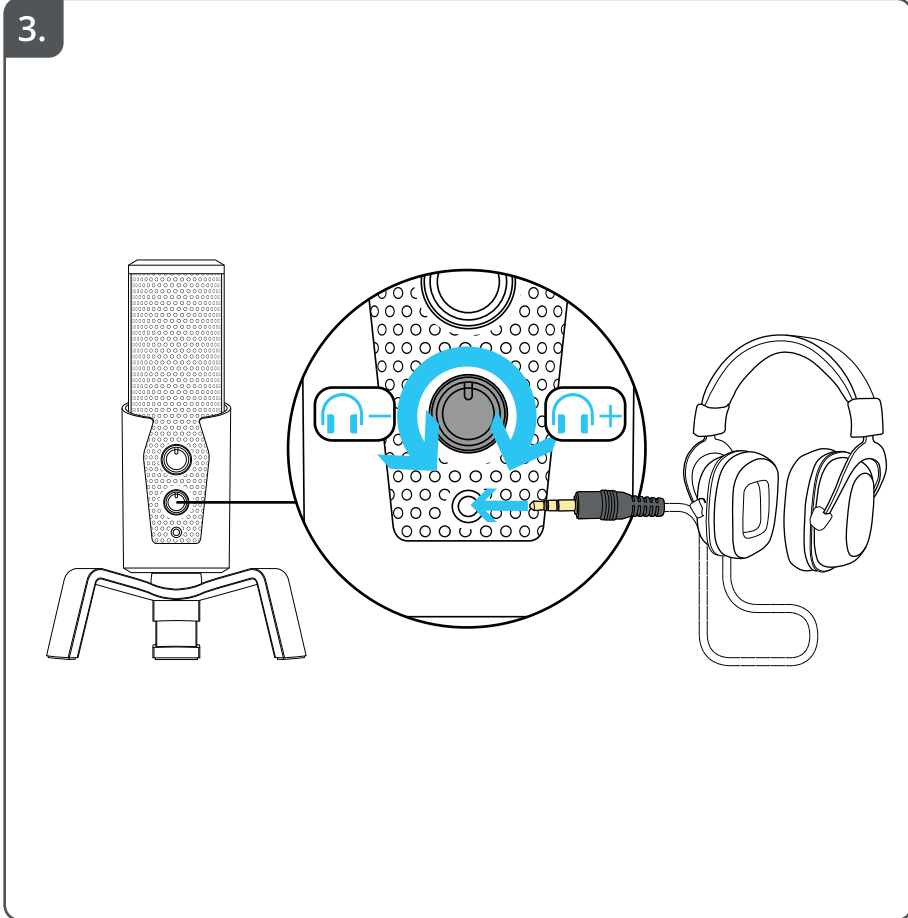

**Trust**

**FYRU** | STREAMING MICROPHONE

[www.trust.com/24257/faq](http://www.trust.com/24257/faq)

1.

2.

ECO MODE