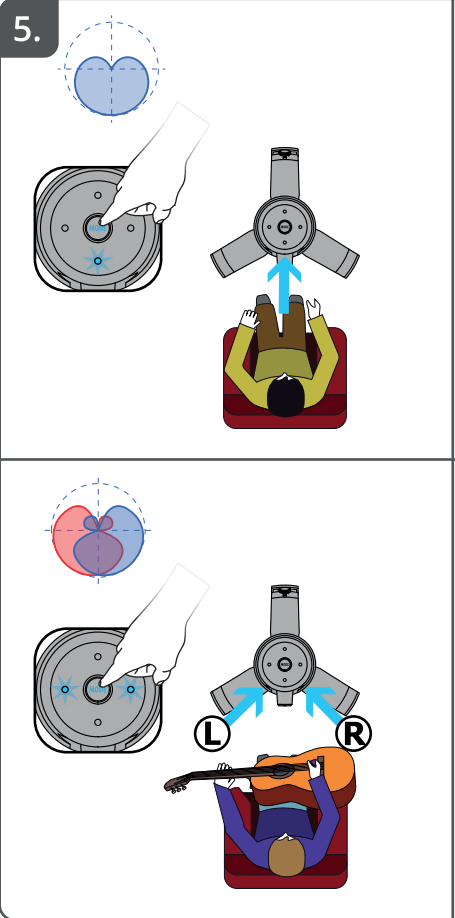

**Trust**

**FYRU** | STREAMING MICROPHONE

[www.trust.com/24257/faq](http://www.trust.com/24257/faq)

1.

2.

ECO MODE