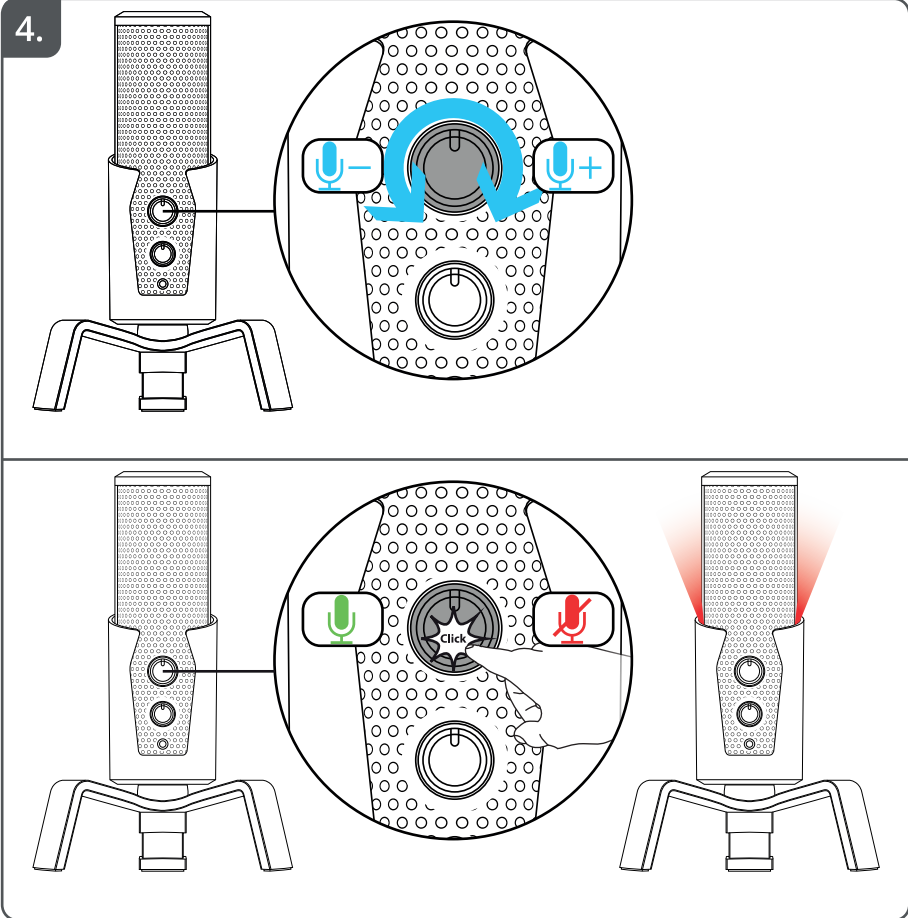

**Trust**

**FYRU** | STREAMING MICROPHONE

[www.trust.com/24257/faq](http://www.trust.com/24257/faq)

1.

2.

ECO MODE