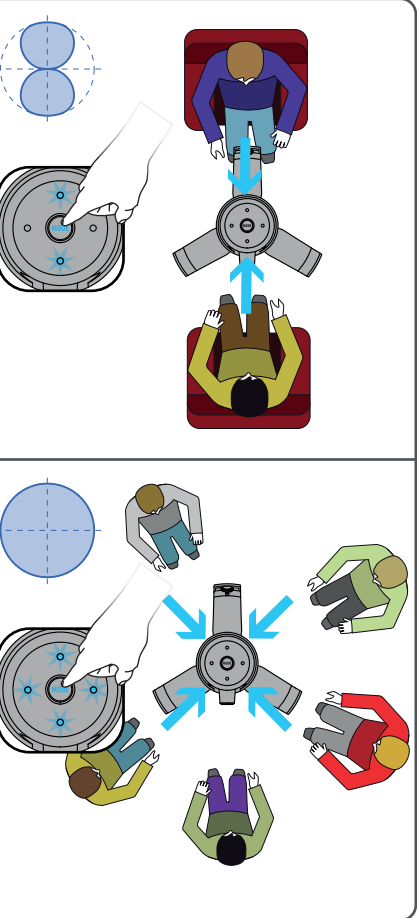

**Trust**

**FYRU** | STREAMING MICROPHONE

[www.trust.com/24257/faq](http://www.trust.com/24257/faq)

1.

2.

ECO MODE