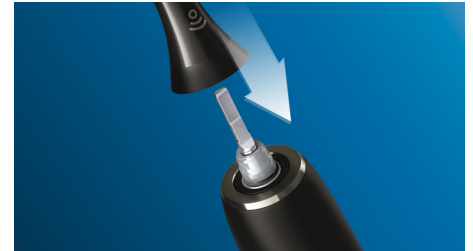

Philips Sonicare technology

Your Sonicare brush head and handle are the ultimate team. Enhancing our sonic technology, they give you unrivaled cleaning. High-speed vibrations in your toothbrush handle power up to 31,000 brush strokes per minute that whip up your toothpaste into plaque fighting bubbles, driving them deep between your teeth and along the gum line for exceptional cleaning.

Easy to click-on

Your Premium Gum Care brush head fits perfectly with any Philips Sonicare toothbrush handle, except PowerUp Battery and Essence. Simply click on and off for easy replacement and cleaning.