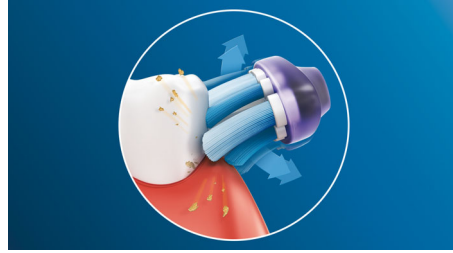

Healthy teeth start with healthy gums. Take care of yours with our Premium Gum Care brush head. Soft sides flex and adapt to the contours of your gums, giving you 2x more surface contact** for superior plaque removal at the gum line.

PHILIPS
sonicare

Highlights

Focus on gum health

With the Philips Sonicare Premium Gum Care brush head, even the deepest clean is gentle. As your toothbrush moves along the gum line, Premium Gum Care's flexible sides and bristles absorb any excess pressure so your gums are protected, even if you brush too hard. Bristles work hard to remove plaque and bacteria along the gum line helping to improve gum health. Thanks to this brush head's curved design, you can be sure of maximized bristle contact.

Adaptive cleaning technology

You get a personalized clean every time you brush with our adaptive cleaning technology. Soft rubber sides flex to let Premium Gum Care adapt to the shape of your teeth and gums, absorbing any excess brushing pressure and enhancing our sonic cleaning power. Bristles can then adjust to the shape of your teeth and gums so you get up to 2x more surface contact than a regular brush head** for deeper cleaning even in hard-to-reach areas.

Say goodbye to plaque

Thanks to its flexible design, Premium Gum Care removes up to 10x more plaque than a manual toothbrush. It moves to enhance our unique Philips Sonicare cleaning technology so that however you brush, you get an exceptional clean you can see and feel.