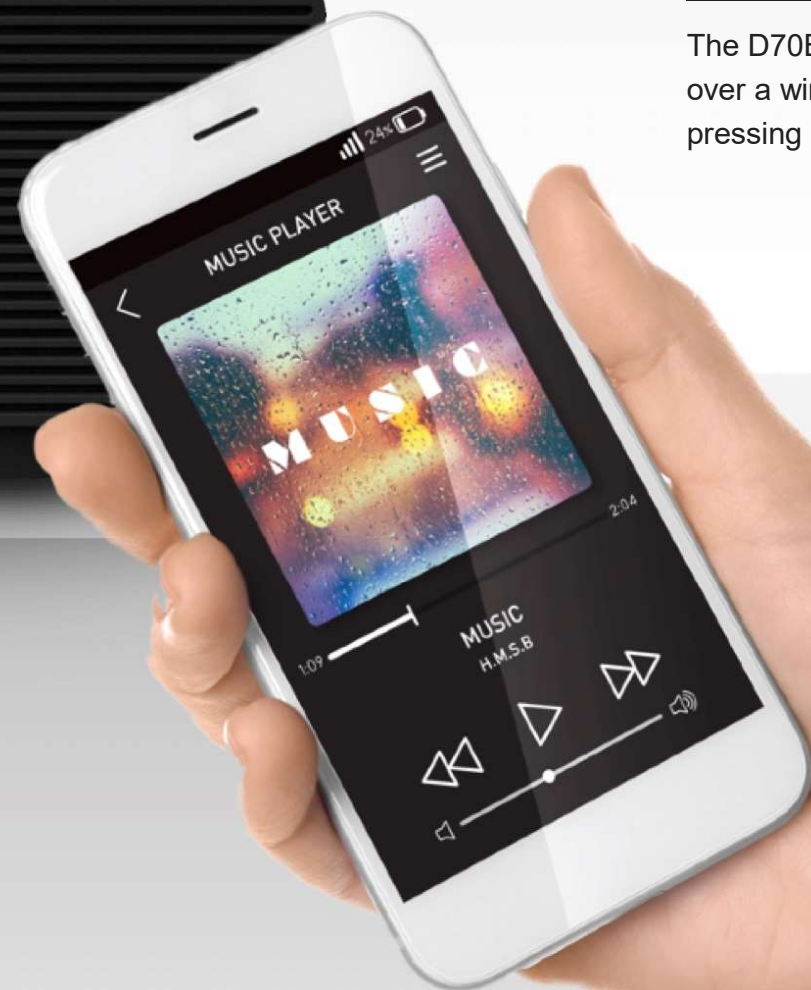

DESIGN

- Square modern design
- Molding net
- Dot Matrix Display with white backlight

SMART FUNCTION
All in one playback

Wide compatibility of audio sources

In addition to supporting radio broadcasting like FM and DAB+, the D70BT can also play back a plethora of popular audio sources including CDs, Bluetooth®, USB and AUX.

In a nutshell, it is an all-in-one radio that lets you enjoy your favourite music via a wide range of media.

SMART FUNCTION
Bluetooth®

Stream your music wirelessly

The D70BT supports Bluetooth®, so you can listen to music on your smartphone over a wireless connection. Playback and volume control are also as simple as pressing a button, which easily turns the D70BT into a stereo speaker.

SMART FUNCTION Play Timer

Start your day with the radio

The D70BT comes with a Play Timer that automatically plays content at a specific time every day or just on set days of the week. The audio source and volume can be set in advance, so you can enjoy your favourite songs without tedious setting or tuning every time.