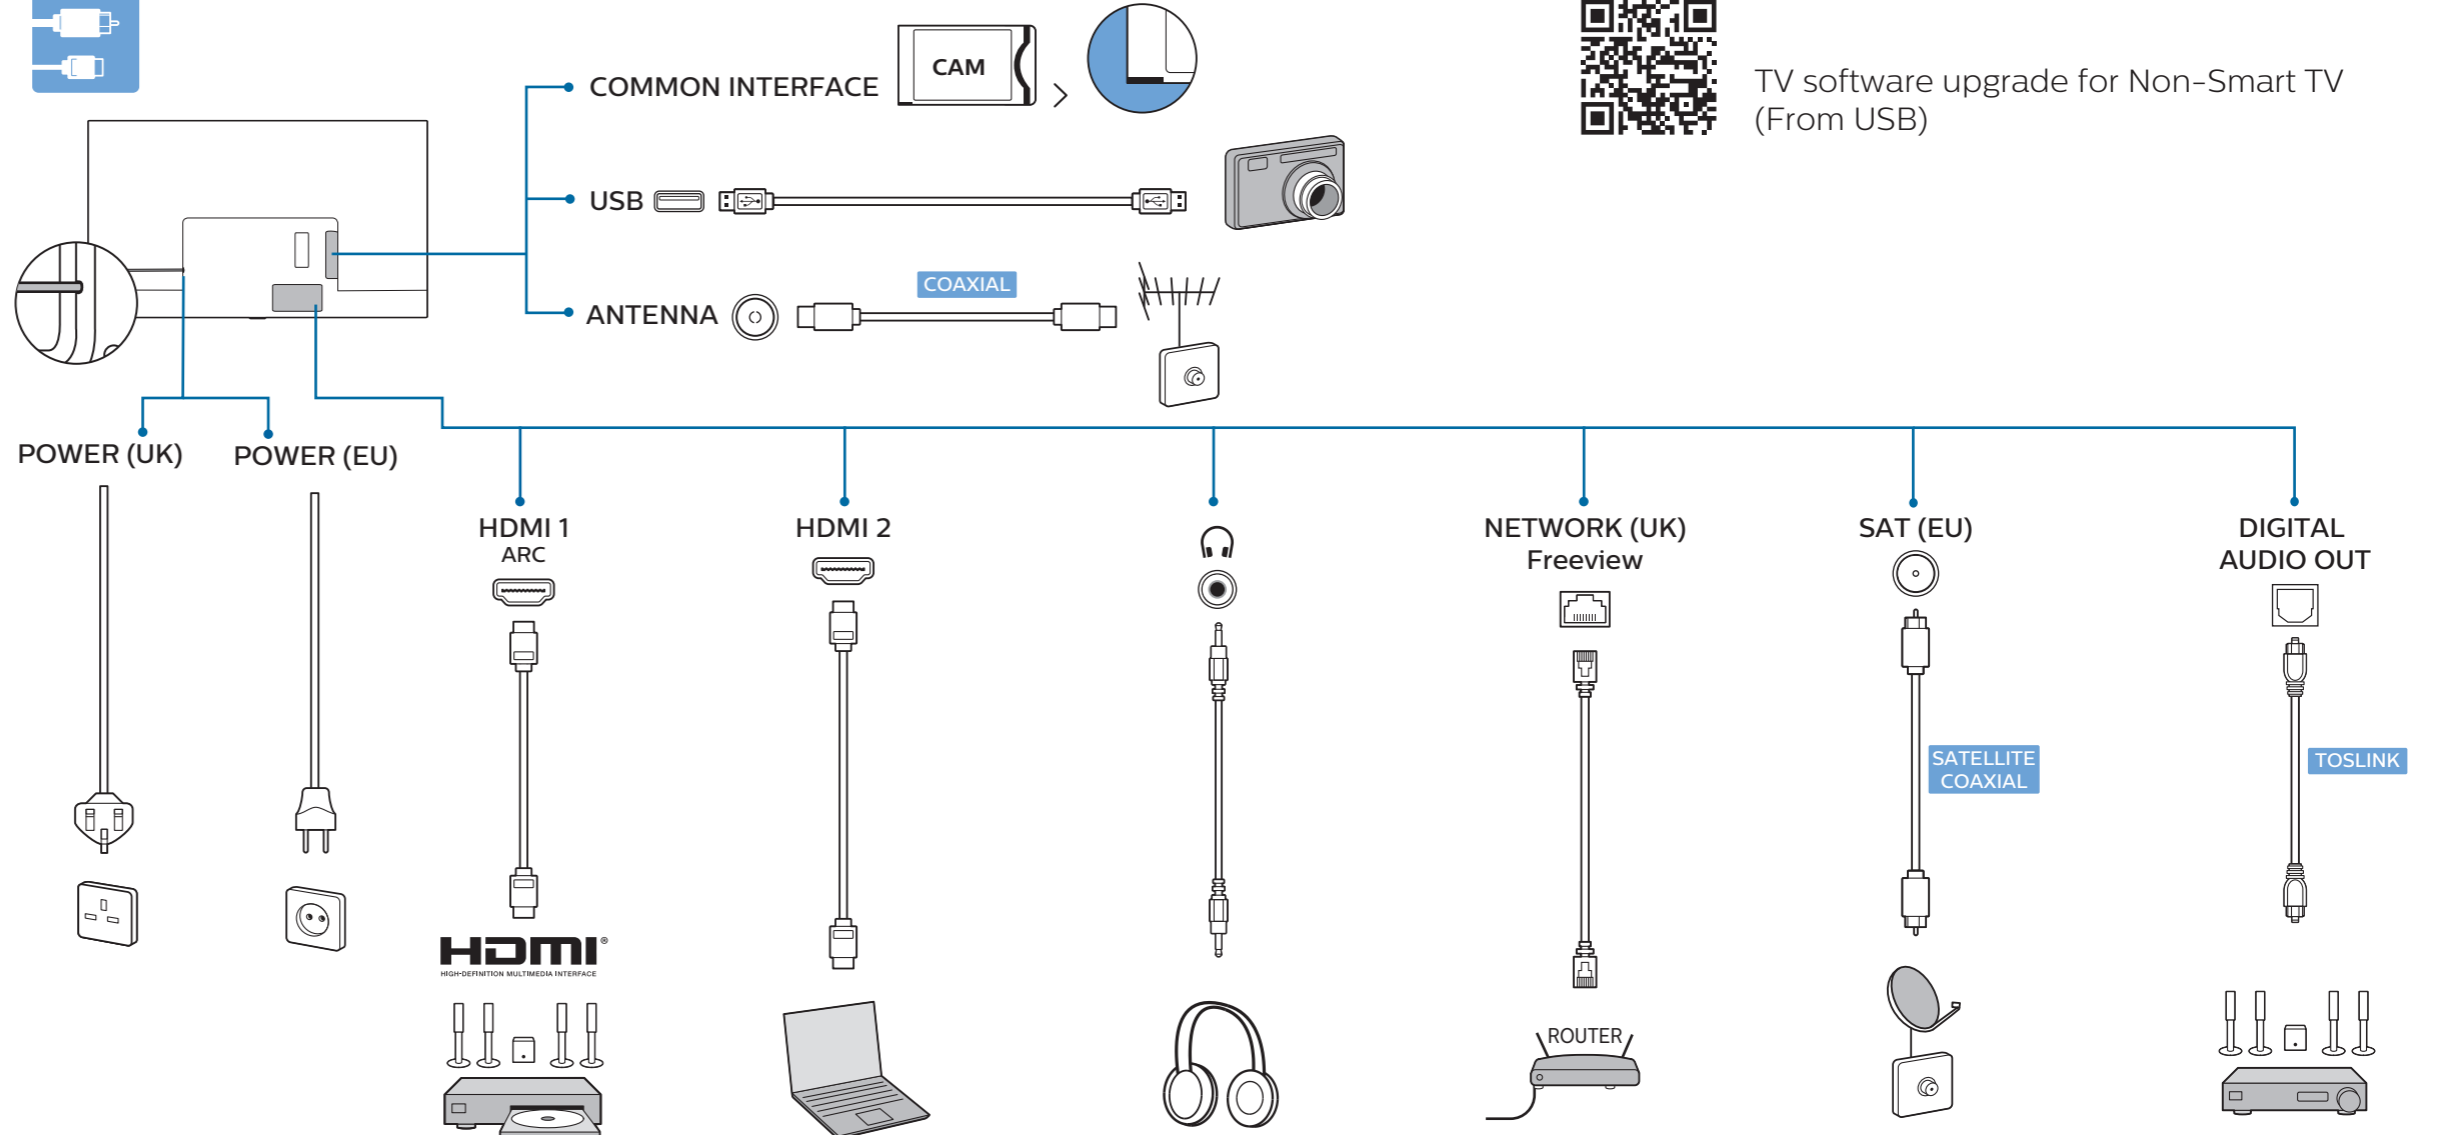

2x
AAA
R03
1.5V

TV software upgrade for Non-Smart TV (From USB)

All registered and unregistered trademarks are property of their respective owners. Specifications are subject to change without notice. Philips and the Philips' shield emblem are trademarks of Koninklijke Philips N.V. and are used under license from Koninklijke Philips N.V. 2020 TP Vision Europe B.V. All rights reserved. philips.com