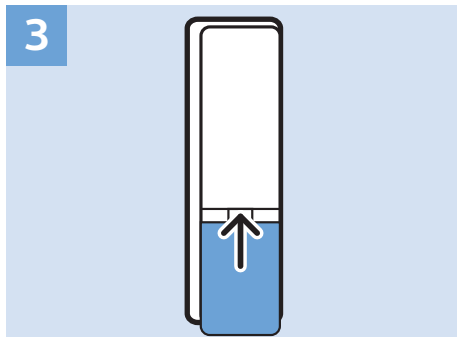

VESA (x, y)
43" (108 cm) 200x200 M6
50" (126 cm) 200x200 M6
55" (139 cm) 300x200 M6
65" (164 cm) 400x200 M6

www.philips.com/TVsupport

User Manual

All registered and unregistered trademarks are property of their respective owners.
Specifications are subject to change without notice.
Philips and the Philips' shield emblem are trademarks of Koninklijke Philips N.V.
and are used under license from Koninklijke Philips N.V.
2018 © TP Vision Europe B.V. All rights reserved.