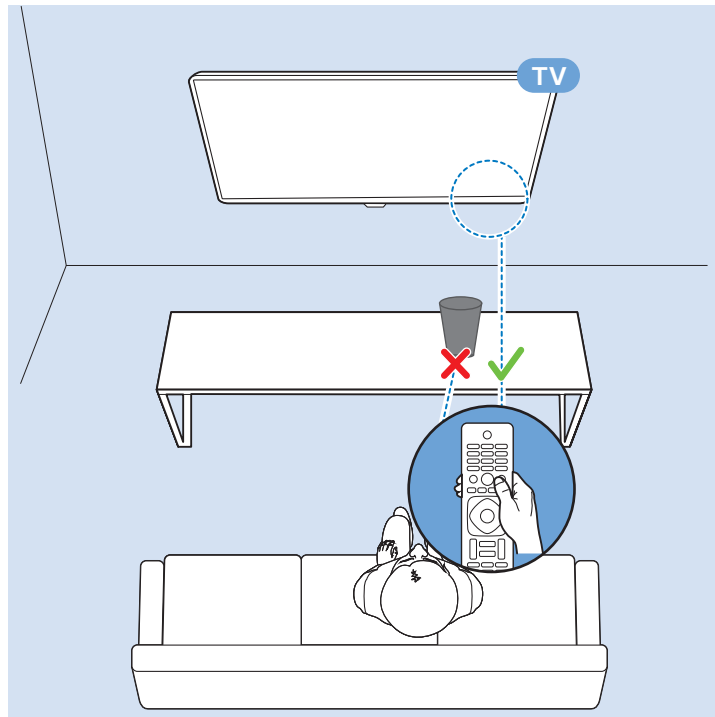

VESA (x, y)
43" (108 cm) 200x200 M6
50" (126 cm) 200x200 M6
55" (139 cm) 300x200 M6
65" (164 cm) 400x200 M6

www.philips.com/TVsupport

User Manual

All registered and unregistered trademarks are property of their respective owners.
Specifications are subject to change without notice.
Philips and the Philips' shield emblem are trademarks of Koninklijke Philips N.V.
and are used under license from Koninklijke Philips N.V.
2018 © TP Vision Europe B.V. All rights reserved.