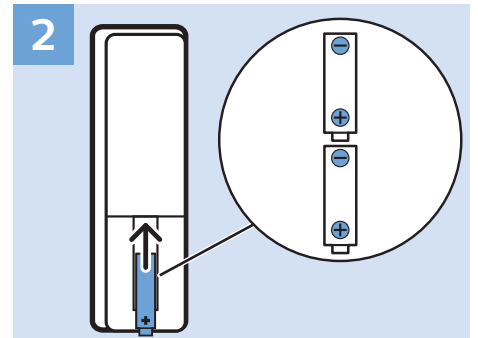

VESA (x, y)
43" (108 cm) 200x200 M6
50" (126 cm) 200x200 M6
55" (139 cm) 300x200 M6
65" (164 cm) 400x200 M6

www.philips.com/TVsupport

User Manual

All registered and unregistered trademarks are property of their respective owners.
Specifications are subject to change without notice.
Philips and the Philips' shield emblem are trademarks of Koninklijke Philips N.V.
and are used under license from Koninklijke Philips N.V.
2018 © TP Vision Europe B.V. All rights reserved.