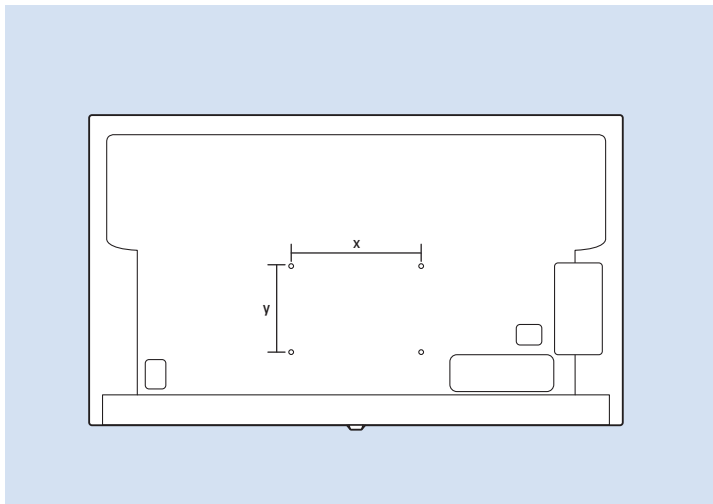

VESA (x, y)
43" (108 cm) 200x200 M6
50" (126 cm) 200x200 M6
55" (139 cm) 300x200 M6
65" (164 cm) 400x200 M6

www.philips.com/TVsupport

User Manual

All registered and unregistered trademarks are property of their respective owners.
Specifications are subject to change without notice.
Philips and the Philips' shield emblem are trademarks of Koninklijke Philips N.V.
and are used under license from Koninklijke Philips N.V.
2018 © TP Vision Europe B.V. All rights reserved.