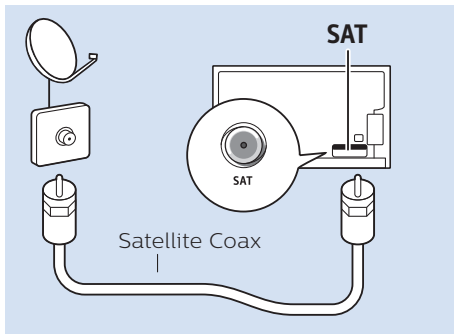

65"

6

65"

Blu ray - HDMI

Home Theatre System - HDMI 1 ARC

Digital Audio System - OPTICAL

Headphones

MHL