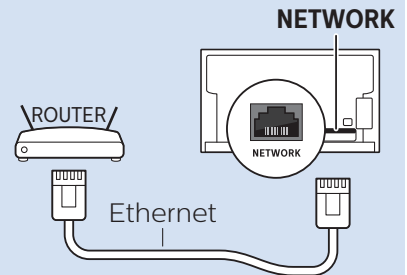

Network - Wired