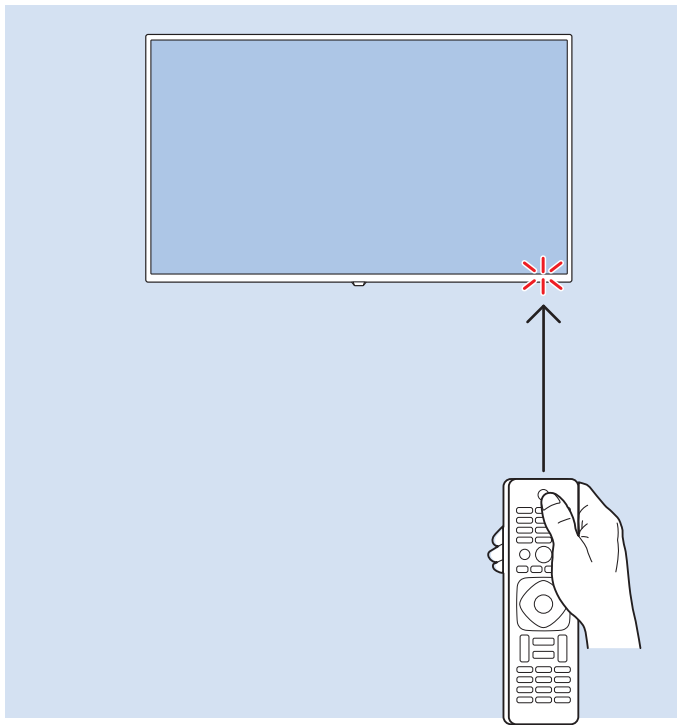

Network - Wireless

Network - Wired

Computer - HDMI

USB Flash Drive

USB Hard Drive

Multimedia Player (UHD Video source)

Video Player - YPbPr, L/R

Video Player - CVBS, L/R

VESA (x, y)
43" (108 cm) 200x200 M6
50" (126 cm) 200x200 M6
55" (139 cm) 300x200 M6
65" (164 cm) 400x200 M6

www.philips.com/TVsupport

User Manual

All registered and unregistered trademarks are property of their respective owners.
Specifications are subject to change without notice.
Philips and the Philips' shield emblem are trademarks of Koninklijke Philips N.V.
and are used under license from Koninklijke Philips N.V.
2018 © TP Vision Europe B.V. All rights reserved.