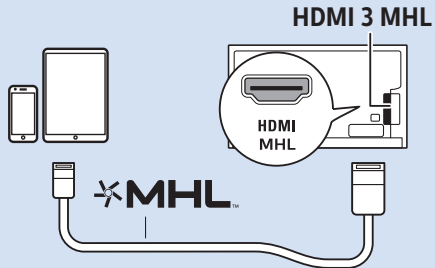

65"

6

65"

Blu ray - HDMI

Home Theatre System - HDMI 1 ARC

Digital Audio System - OPTICAL

Headphones

MHL

Network - Wireless

Network - Wired

Computer - HDMI

USB Flash Drive

USB Hard Drive

Multimedia Player (UHD Video source)

Video Player - YPbPr, L/R

Video Player - CVBS, L/R