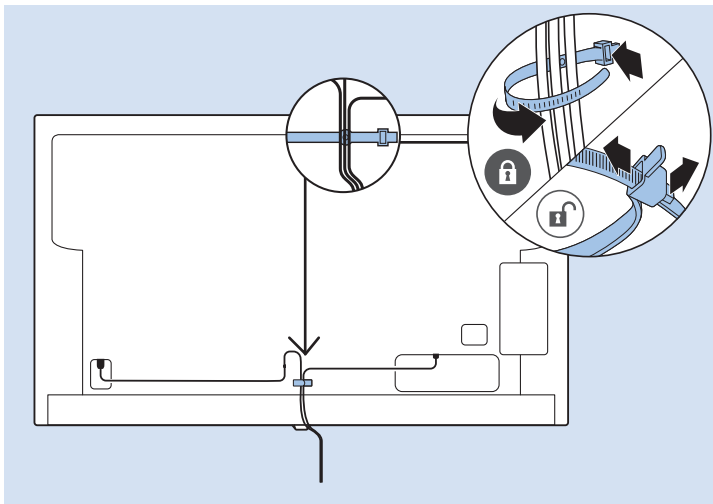

VESA (x, y)
43" (108 cm) 200x200 M6
50" (126 cm) 200x200 M6
55" (139 cm) 300x200 M6
65" (164 cm) 400x200 M6

www.philips.com/TVsupport

User Manual

All registered and unregistered trademarks are property of their respective owners.
Specifications are subject to change without notice.
Philips and the Philips' shield emblem are trademarks of Koninklijke Philips N.V.
and are used under license from Koninklijke Philips N.V.
2018 © TP Vision Europe B.V. All rights reserved.