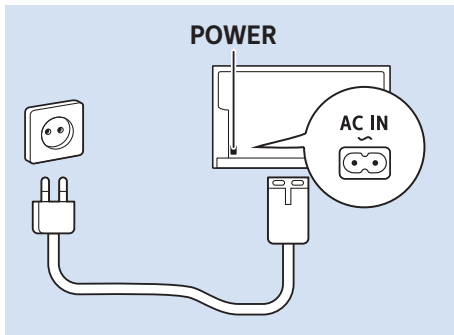

65"

6

65"

Blu ray - HDMI

Home Theatre System - HDMI 1 ARC

Digital Audio System - OPTICAL

Headphones

MHL