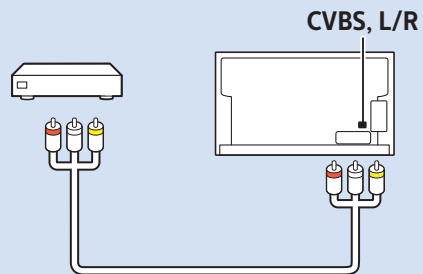

VESA (x, y)
43" (108 cm) 200x200 M6
50" (126 cm) 200x200 M6
55" (139 cm) 300x200 M6
65" (164 cm) 400x200 M6

www.philips.com/TVsupport

User Manual

All registered and unregistered trademarks are property of their respective owners.
Specifications are subject to change without notice.
Philips and the Philips' shield emblem are trademarks of Koninklijke Philips N.V.
and are used under license from Koninklijke Philips N.V.
2018 © TP Vision Europe B.V. All rights reserved.