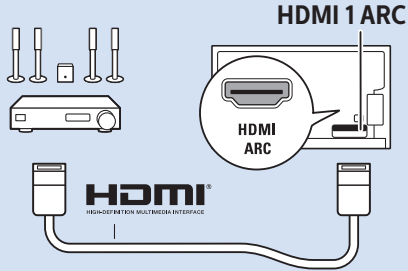

65"

6

65"

Blu ray - HDMI

Home Theatre System - HDMI 1 ARC

Digital Audio System - OPTICAL

Headphones

MHL