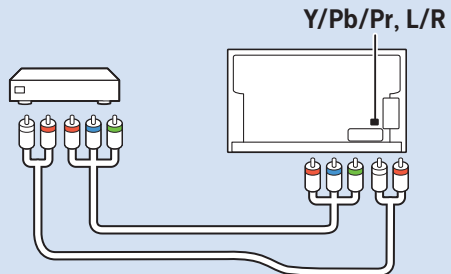

Network - Wireless

Network - Wired

Computer - HDMI

USB Flash Drive

USB Hard Drive

Multimedia Player (UHD Video source)

Video Player - YPbPr, L/R

Video Player - CVBS, L/R

VESA (x, y)
43" (108 cm) 200x200 M6
50" (126 cm) 200x200 M6
55" (139 cm) 300x200 M6
65" (164 cm) 400x200 M6

www.philips.com/TVsupport

User Manual

All registered and unregistered trademarks are property of their respective owners.
Specifications are subject to change without notice.
Philips and the Philips' shield emblem are trademarks of Koninklijke Philips N.V.
and are used under license from Koninklijke Philips N.V.
2018 © TP Vision Europe B.V. All rights reserved.