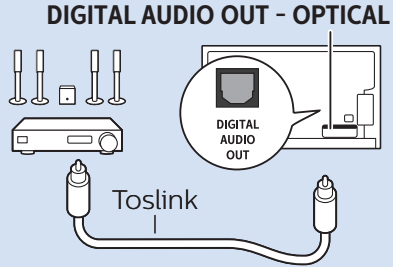

65"

6

65"

Blu ray - HDMI

Home Theatre System - HDMI 1 ARC

Digital Audio System - OPTICAL

Headphones

MHL