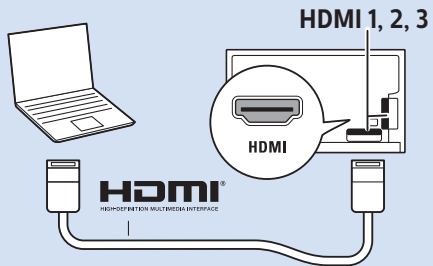

Computer - HDMI