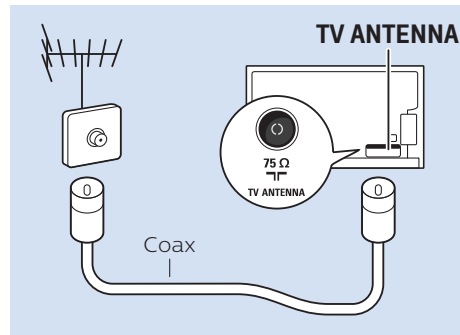

65"

6

65"

Blu ray - HDMI

Home Theatre System - HDMI 1 ARC

Digital Audio System - OPTICAL

Headphones

MHL