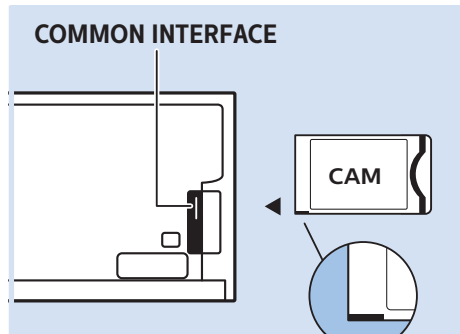

65"

6

65"

Blu ray - HDMI

Home Theatre System - HDMI 1 ARC

Digital Audio System - OPTICAL

Headphones

MHL

VESA (x, y)
43" (108 cm) 200x200 M6
50" (126 cm) 200x200 M6
55" (139 cm) 300x200 M6
65" (164 cm) 400x200 M6

www.philips.com/TVsupport

User Manual

All registered and unregistered trademarks are property of their respective owners.
Specifications are subject to change without notice.
Philips and the Philips' shield emblem are trademarks of Koninklijke Philips N.V.
and are used under license from Koninklijke Philips N.V.
2018 © TP Vision Europe B.V. All rights reserved.