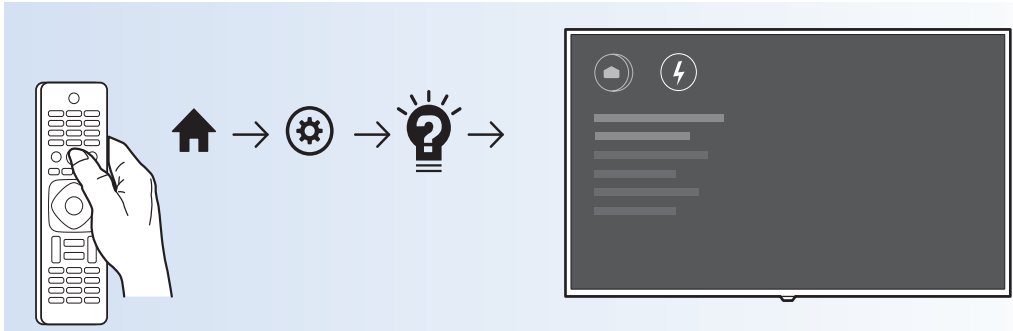

VESA (x, y)
43" (108 cm) 200x200 M6
50" (126 cm) 200x200 M6
55" (139 cm) 300x200 M6
65" (164 cm) 400x200 M6

www.philips.com/TVsupport

User Manual

All registered and unregistered trademarks are property of their respective owners.
Specifications are subject to change without notice.
Philips and the Philips' shield emblem are trademarks of Koninklijke Philips N.V.
and are used under license from Koninklijke Philips N.V.
2018 © TP Vision Europe B.V. All rights reserved.