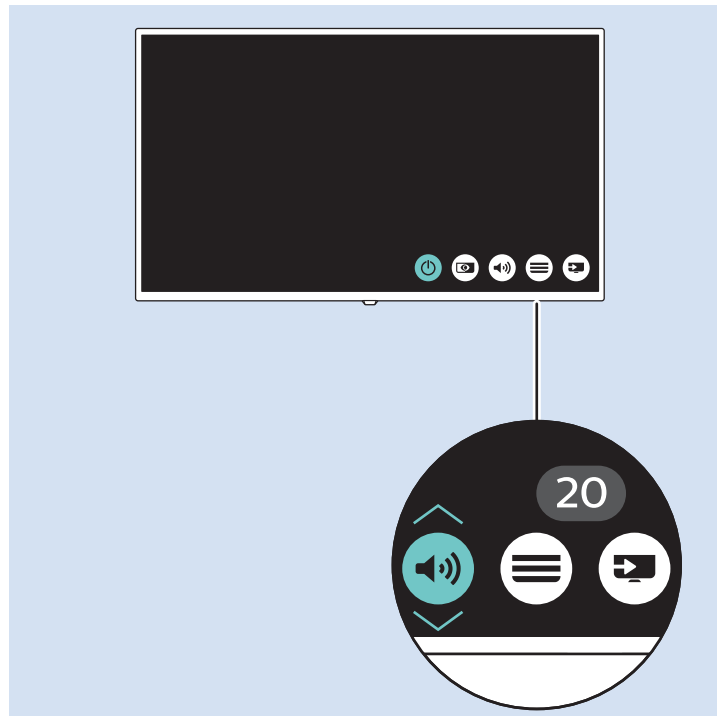

65"

6

65"

Blu ray - HDMI

Home Theatre System - HDMI 1 ARC

Digital Audio System - OPTICAL

Headphones

MHL

Network - Wireless

Network - Wired

Computer - HDMI

USB Flash Drive

USB Hard Drive

Multimedia Player (UHD Video source)

Video Player - YPbPr, L/R

Video Player - CVBS, L/R

VESA (x, y)
43" (108 cm) 200x200 M6
50" (126 cm) 200x200 M6
55" (139 cm) 300x200 M6
65" (164 cm) 400x200 M6

www.philips.com/TVsupport

User Manual

All registered and unregistered trademarks are property of their respective owners.
Specifications are subject to change without notice.
Philips and the Philips' shield emblem are trademarks of Koninklijke Philips N.V.
and are used under license from Koninklijke Philips N.V.
2018 © TP Vision Europe B.V. All rights reserved.