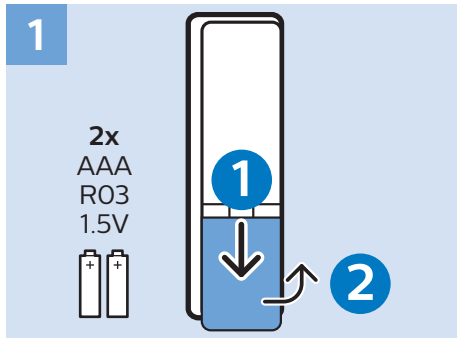

VESA (x, y)
43" (108 cm) 200x200 M6
50" (126 cm) 200x200 M6
55" (139 cm) 300x200 M6
65" (164 cm) 400x200 M6

www.philips.com/TVsupport

User Manual

All registered and unregistered trademarks are property of their respective owners.
Specifications are subject to change without notice.
Philips and the Philips' shield emblem are trademarks of Koninklijke Philips N.V.
and are used under license from Koninklijke Philips N.V.
2018 © TP Vision Europe B.V. All rights reserved.