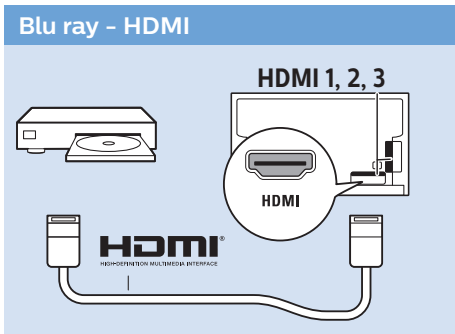

65"

6

65"

Blu ray - HDMI

Home Theatre System - HDMI 1 ARC

Digital Audio System - OPTICAL

Headphones

MHL