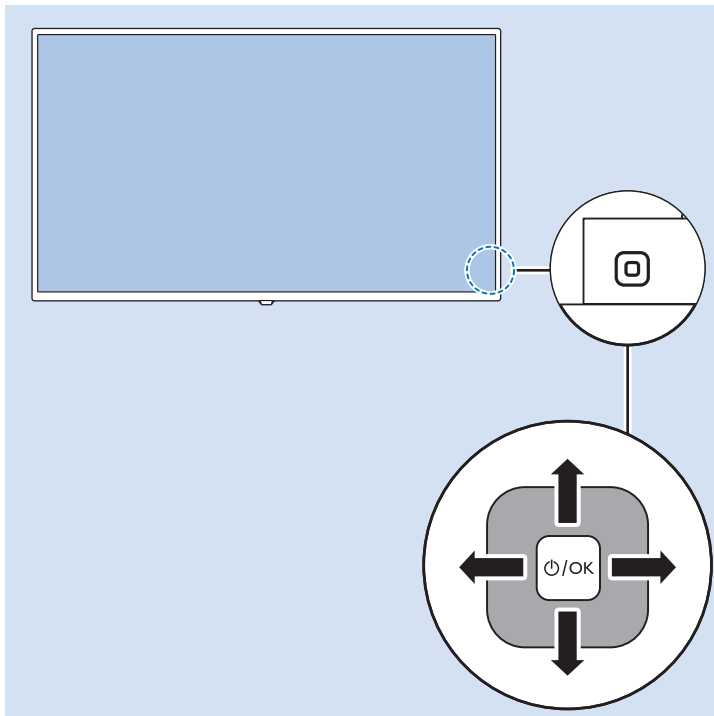

Network - Wireless

Network - Wired

Computer - HDMI

USB Flash Drive

USB Hard Drive

Multimedia Player (UHD Video source)

Video Player - YPbPr, L/R

Video Player - CVBS, L/R

VESA (x, y)
43" (108 cm) 200x200 M6
50" (126 cm) 200x200 M6
55" (139 cm) 300x200 M6
65" (164 cm) 400x200 M6

www.philips.com/TVsupport

User Manual

All registered and unregistered trademarks are property of their respective owners.
Specifications are subject to change without notice.
Philips and the Philips' shield emblem are trademarks of Koninklijke Philips N.V.
and are used under license from Koninklijke Philips N.V.
2018 © TP Vision Europe B.V. All rights reserved.