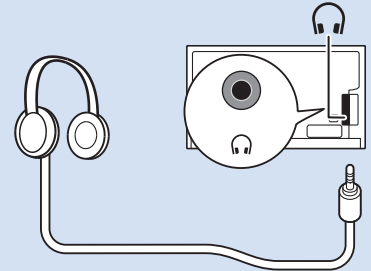

65"

6

65"

Blu ray - HDMI

Home Theatre System - HDMI 1 ARC

Digital Audio System - OPTICAL

Headphones

MHL