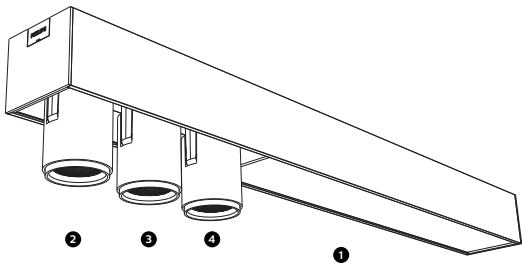

Incl.

1

2
3
4

MAX. 6 W

Excl.