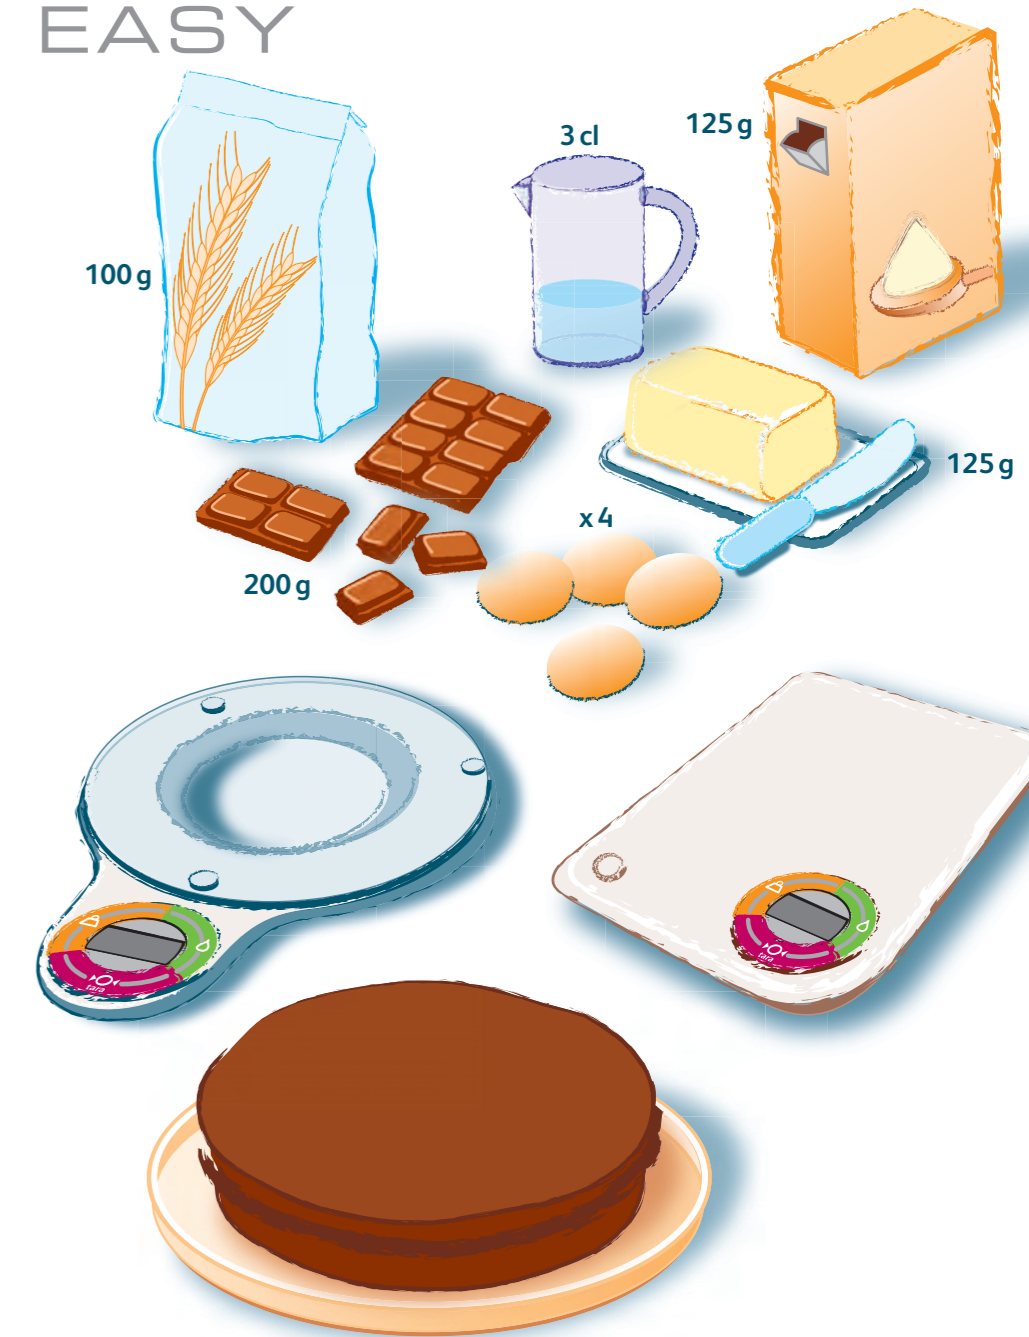

**Tefal®**  
www.tefal.com

**Tefal®**  
EASY

RC 301 520 920 – Ref. 2015900398 – 03/09

www.tefal.com