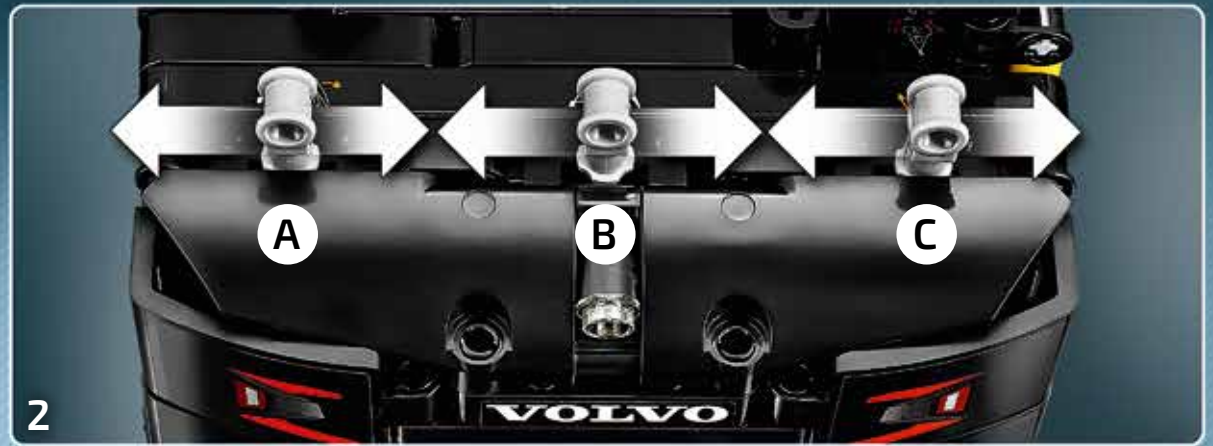

This callout box lists the parts required for step 31. It includes the text '4x' at the top left. Below it are three items: a small grey axle, a black axle, and a large black tire with a yellow rim. Arrows from the main assembly diagram point to these parts, indicating their location on the model.