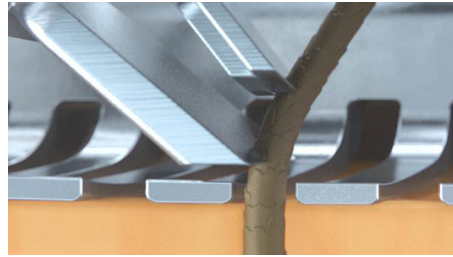

S5520/45

Highlights

Turbo+ mode

Shave even faster through dense parts of your beard with the 20% extra power boost you get by activating Turbo+ mode.

MultiPrecision Blade System

Get a shave that's fast and close. Our MultiPrecision Blade System raises and cuts all hairs and remaining stubble – all in a few strokes.

5-direction Flex Heads

5-direction Flex Heads with 5 independent movements ensure close skin contact for a fast and close shave even on neck and jaw line.

Super Lift & Cut Action

Shave closer with the dual-blade Super Lift & Cut Action. The first blade raises each hair while the second blade comfortably cuts below skin level, for really smooth results.